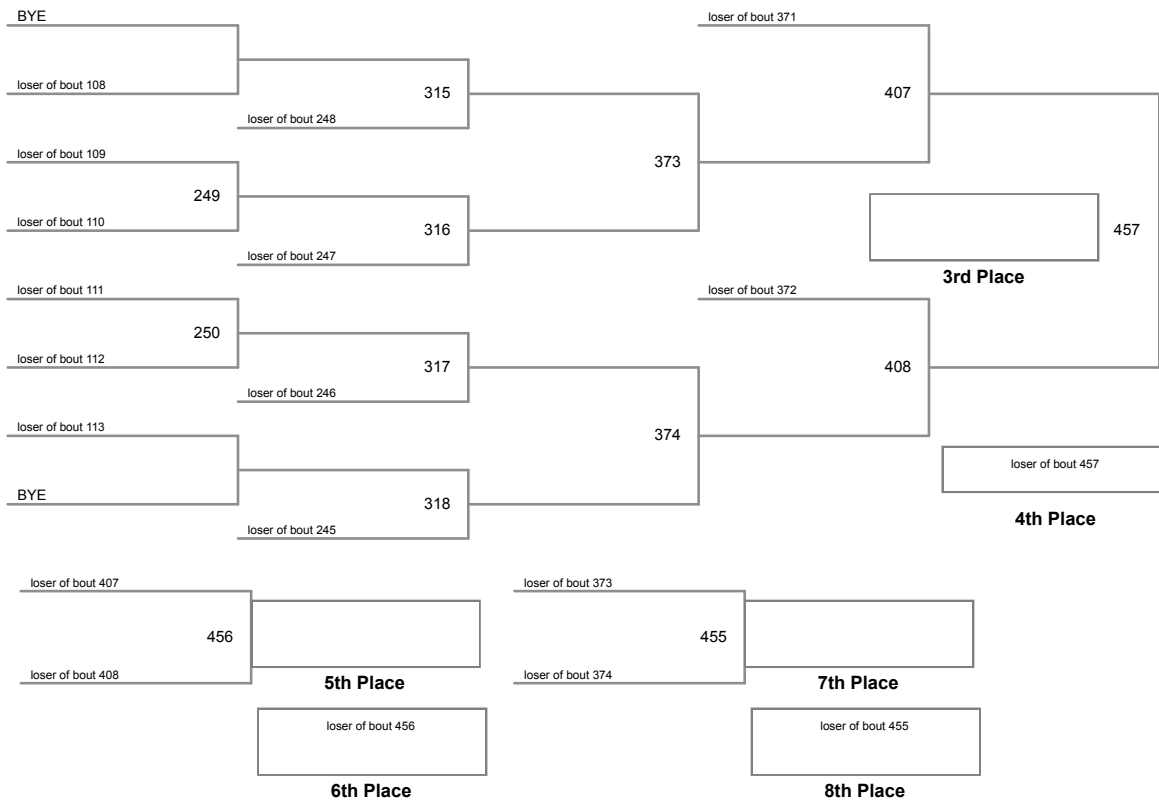

LL Wrestling Championships
Presented by LAW

160 Lbs

LL Wrestling Championships
Presented by LAW

170 Lbs

LL Wrestling Championships
Presented by LAW

182 Lbs

LL Wrestling Championships
Presented by LAW

195 Lbs