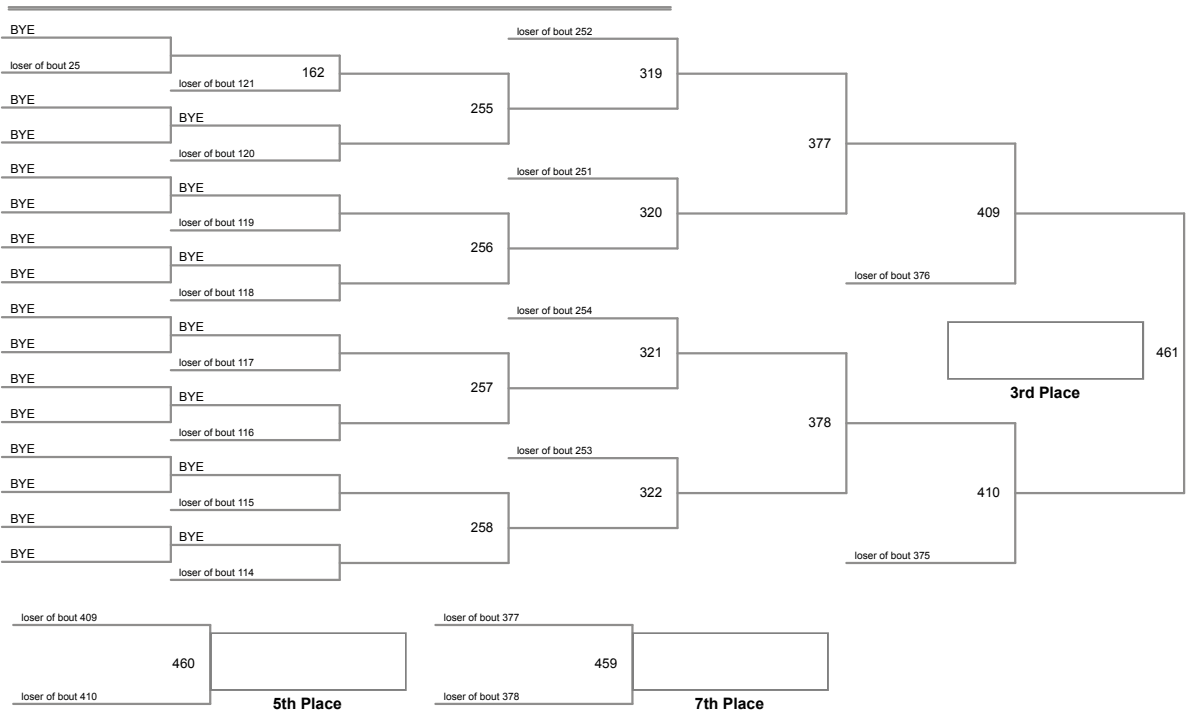

LL Wrestling Championships
Presented by LAW

160 Lbs

LL Wrestling Championships
Presented by LAW

170 Lbs

LL Wrestling Championships
Presented by LAW

182 Lbs

LL Wrestling Championships
Presented by LAW

195 Lbs