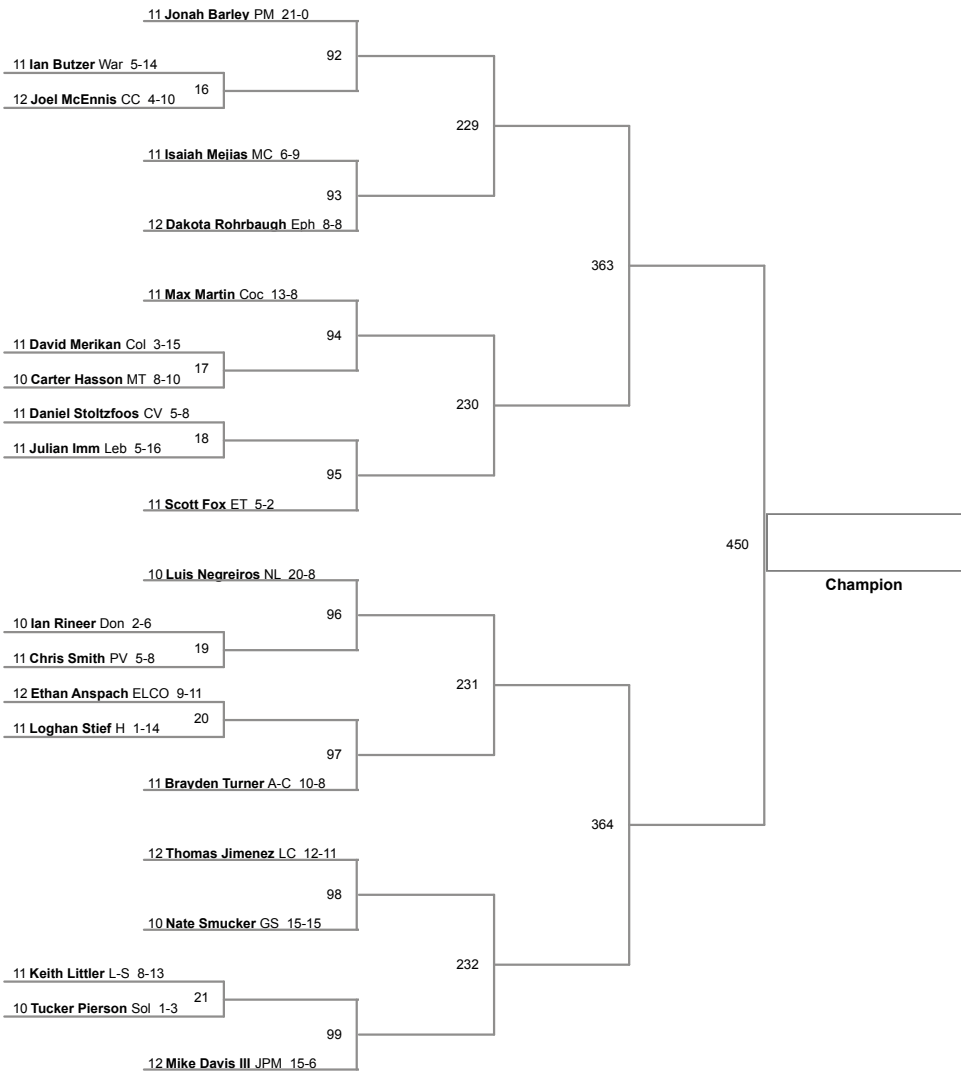

LL Wrestling Championships
Presented by LAW

160 Lbs