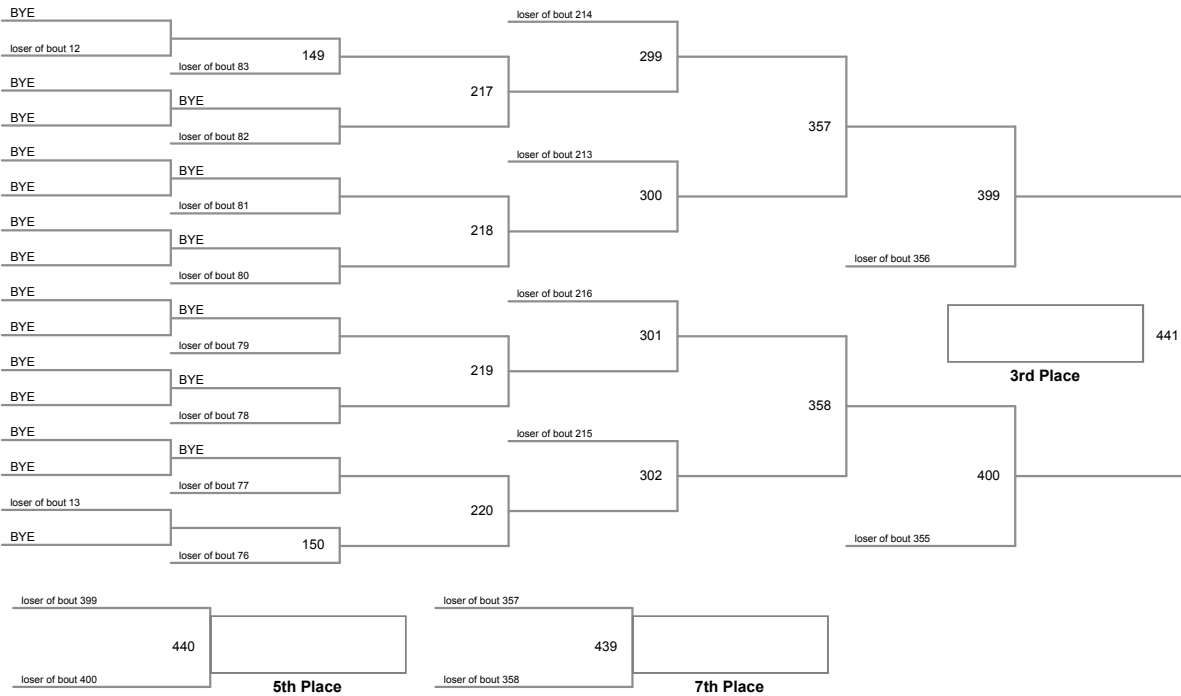

LL Wrestling Championships
Presented by LAW

132 Lbs

LL Wrestling Championships
Presented by LAW

138 Lbs

LL Wrestling Championships
Presented by LAW

145 Lbs

LL Wrestling Championships
Presented by LAW

152 Lbs