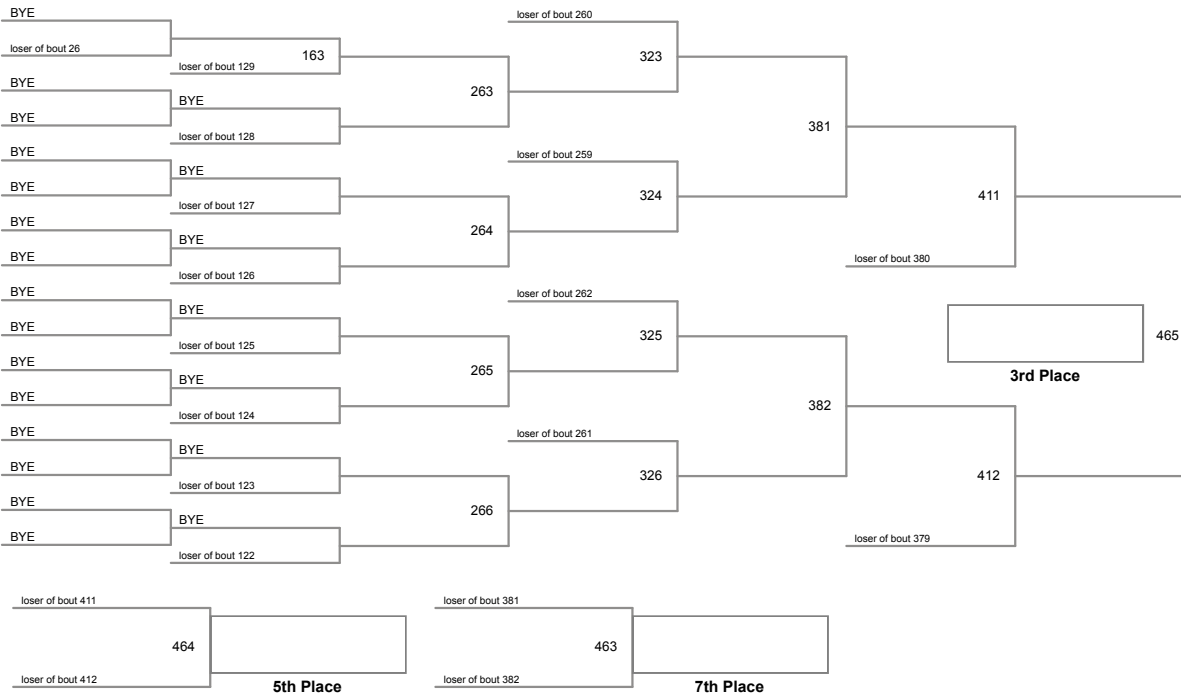

LL Wrestling Championships
Presented by LAW

220 Lbs