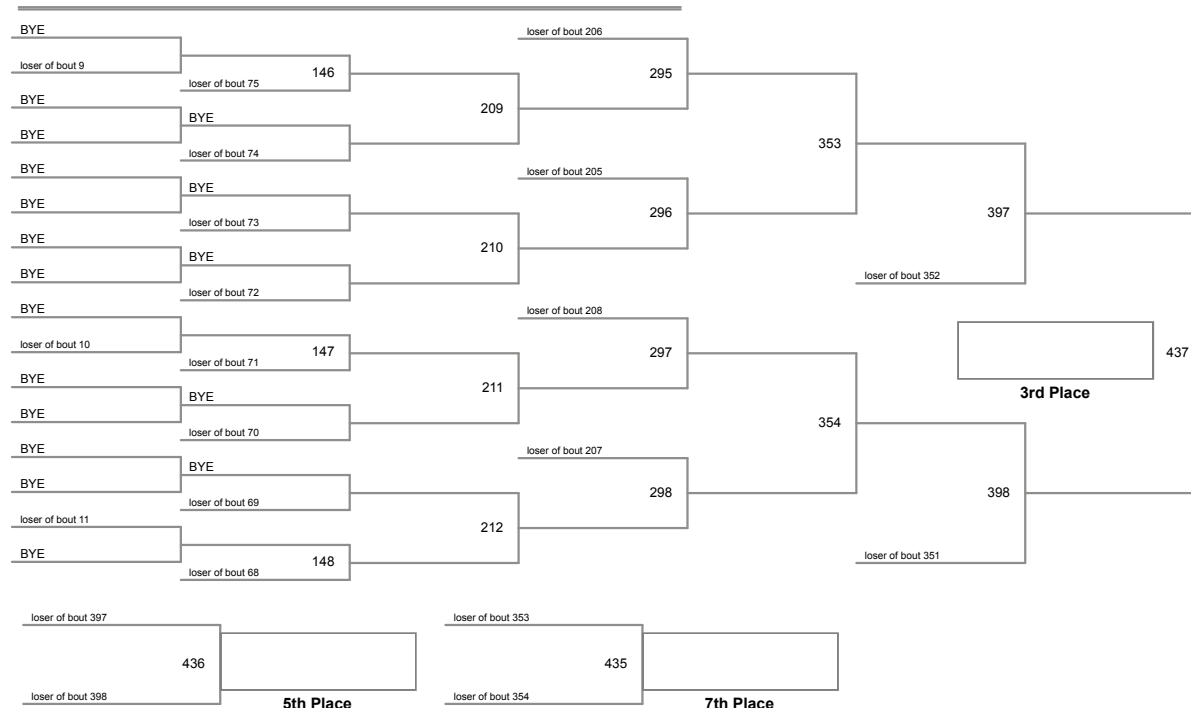

LL Wrestling Championships
Presented by LAW

138 Lbs