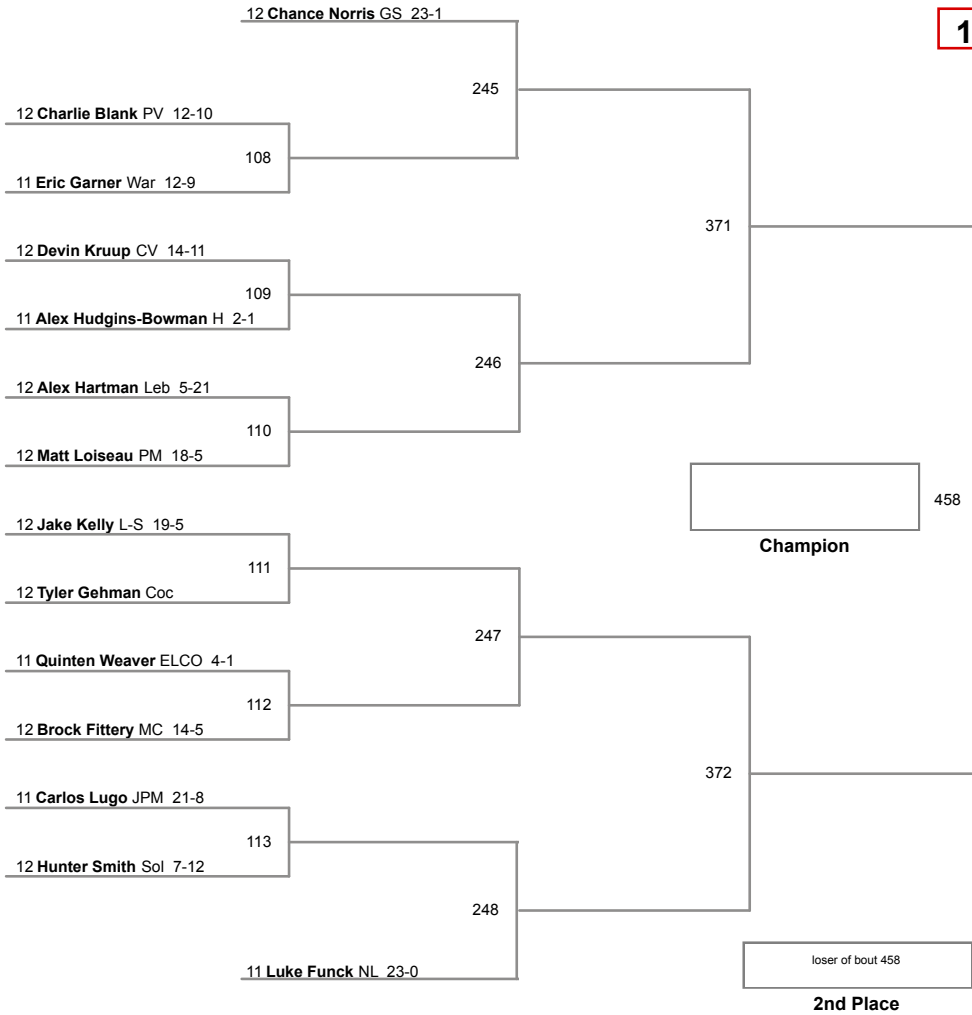

LL Wrestling Championships
Presented by LAW

160 Lbs

LL Wrestling Championships
Presented by LAW

170 Lbs

LL Wrestling Championships
Presented by LAW

182 Lbs

LL Wrestling Championships
Presented by LAW

195 Lbs