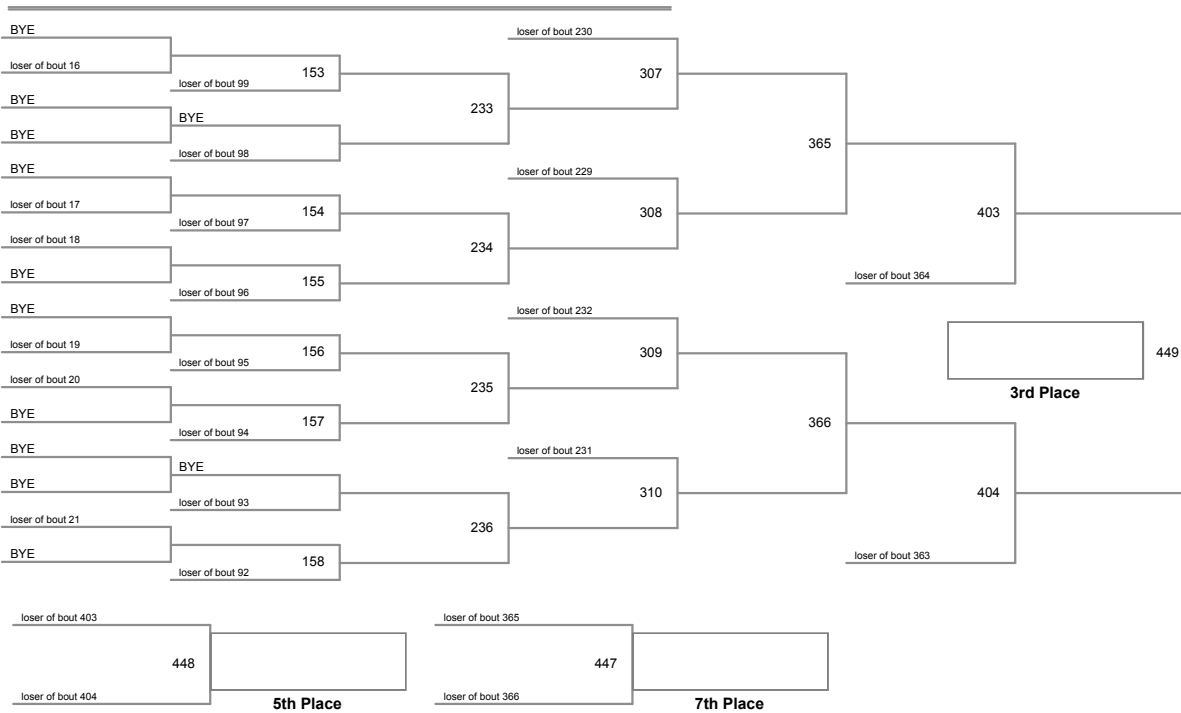

LL Wrestling Championships
Presented by LAW

160 Lbs