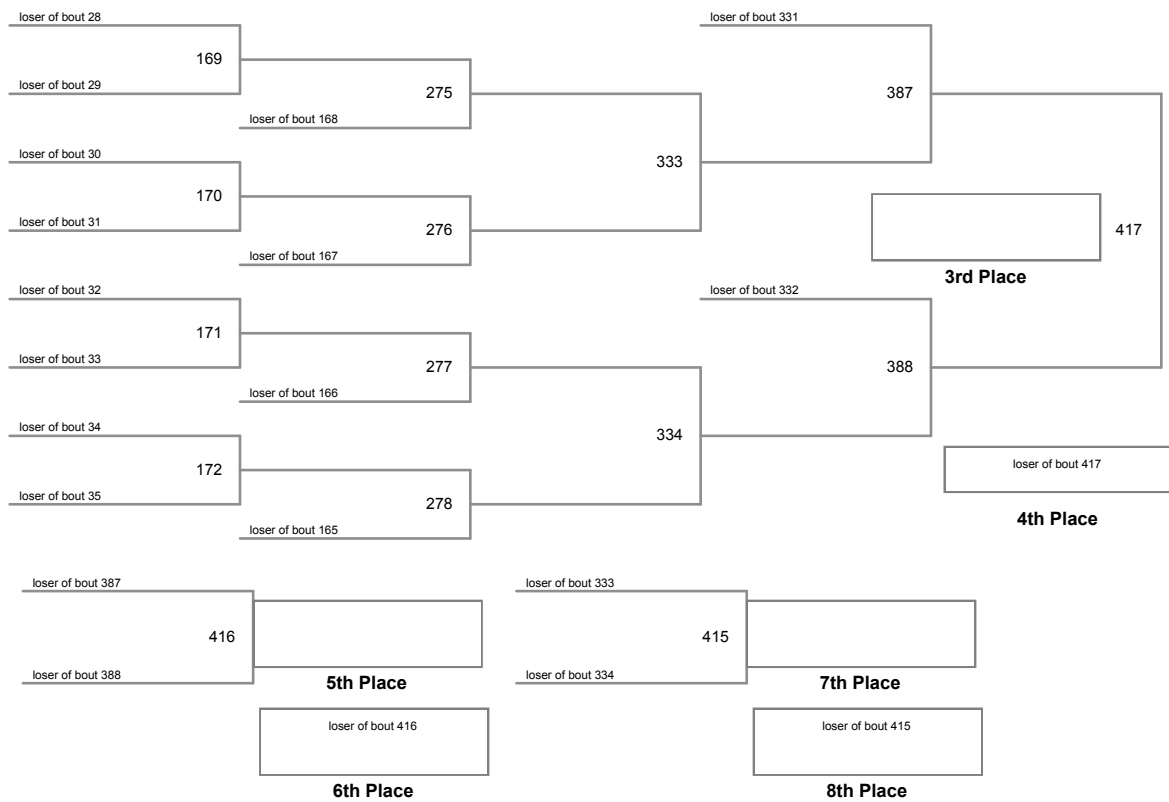

LL Wrestling Championships
Presented by LAW

106 Lbs

LL Wrestling Championships
Presented by LAW

113 Lbs

LL Wrestling Championships
Presented by LAW

120 Lbs

LL Wrestling Championships
Presented by LAW

126 Lbs

LL Wrestling Championships
Presented by LAW

132 Lbs

LL Wrestling Championships
Presented by LAW

138 Lbs

LL Wrestling Championships
Presented by LAW

145 Lbs

LL Wrestling Championships
Presented by LAW

152 Lbs