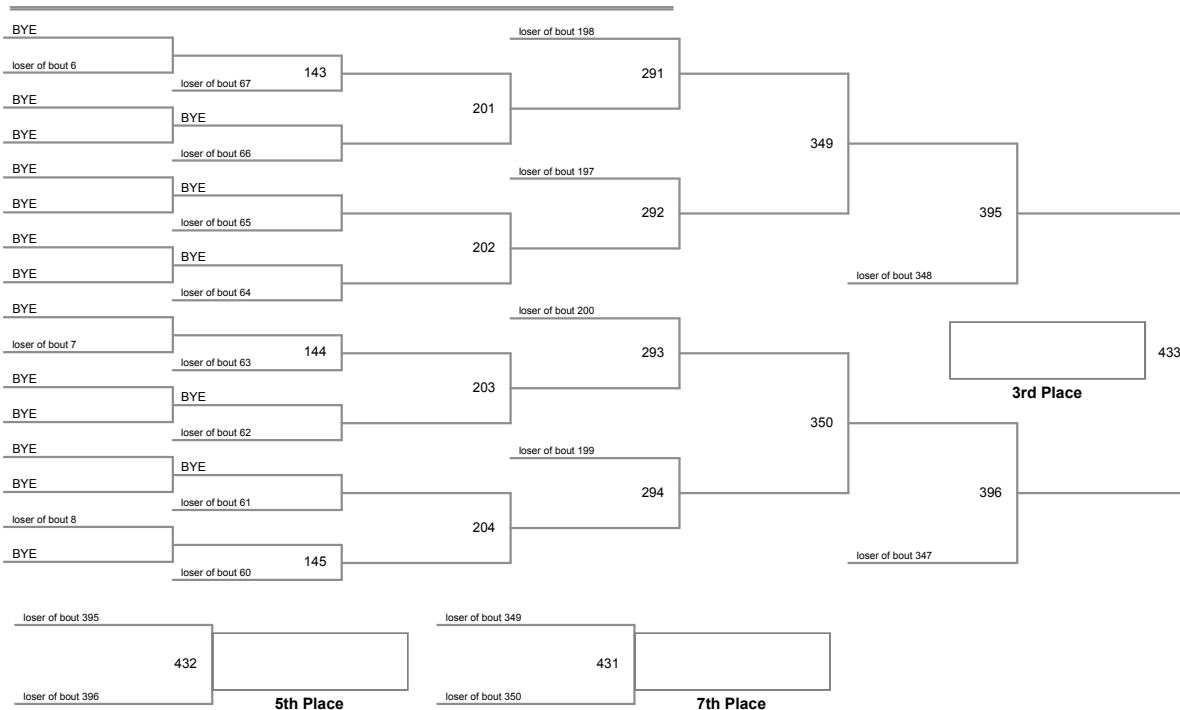

LL Wrestling Championships
Presented by LAW

106 Lbs

LL Wrestling Championships
Presented by LAW

113 Lbs

LL Wrestling Championships
Presented by LAW

120 Lbs

LL Wrestling Championships
Presented by LAW

126 Lbs

LL Wrestling Championships
Presented by LAW

132 Lbs

LL Wrestling Championships
Presented by LAW

138 Lbs

LL Wrestling Championships
Presented by LAW

145 Lbs

LL Wrestling Championships
Presented by LAW

152 Lbs

LL Wrestling Championships
Presented by LAW

160 Lbs

LL Wrestling Championships
Presented by LAW

170 Lbs

LL Wrestling Championships
Presented by LAW

182 Lbs

LL Wrestling Championships
Presented by LAW

195 Lbs