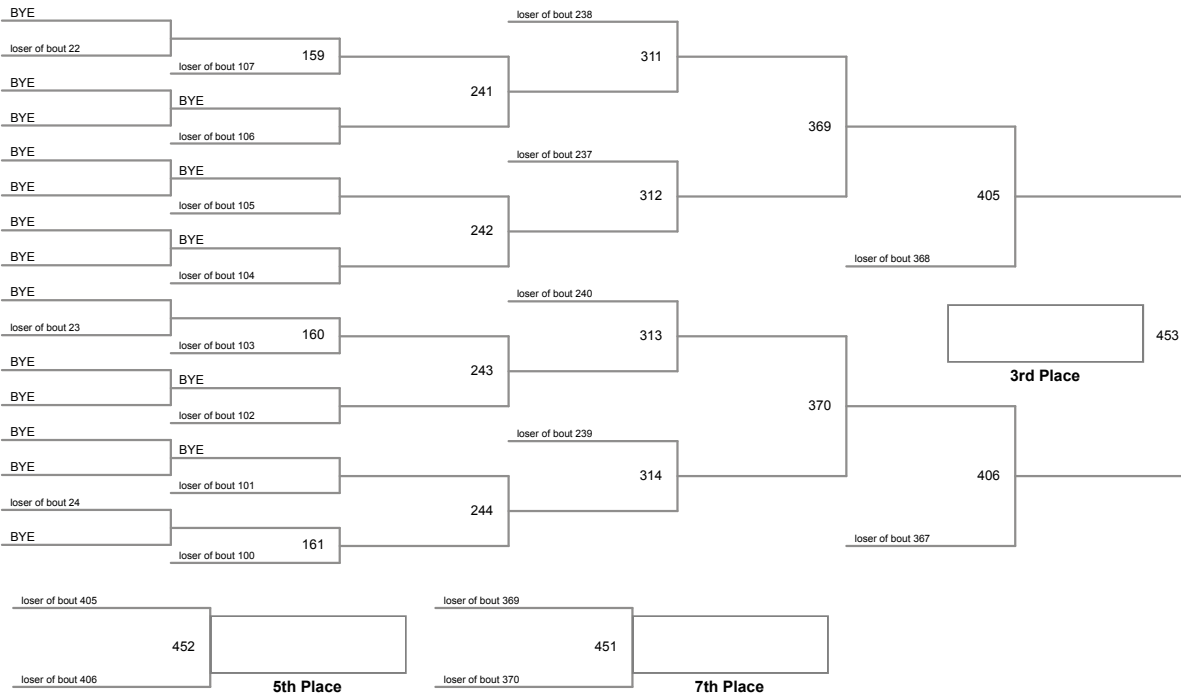

LL Wrestling Championships
Presented by LAW

170 Lbs