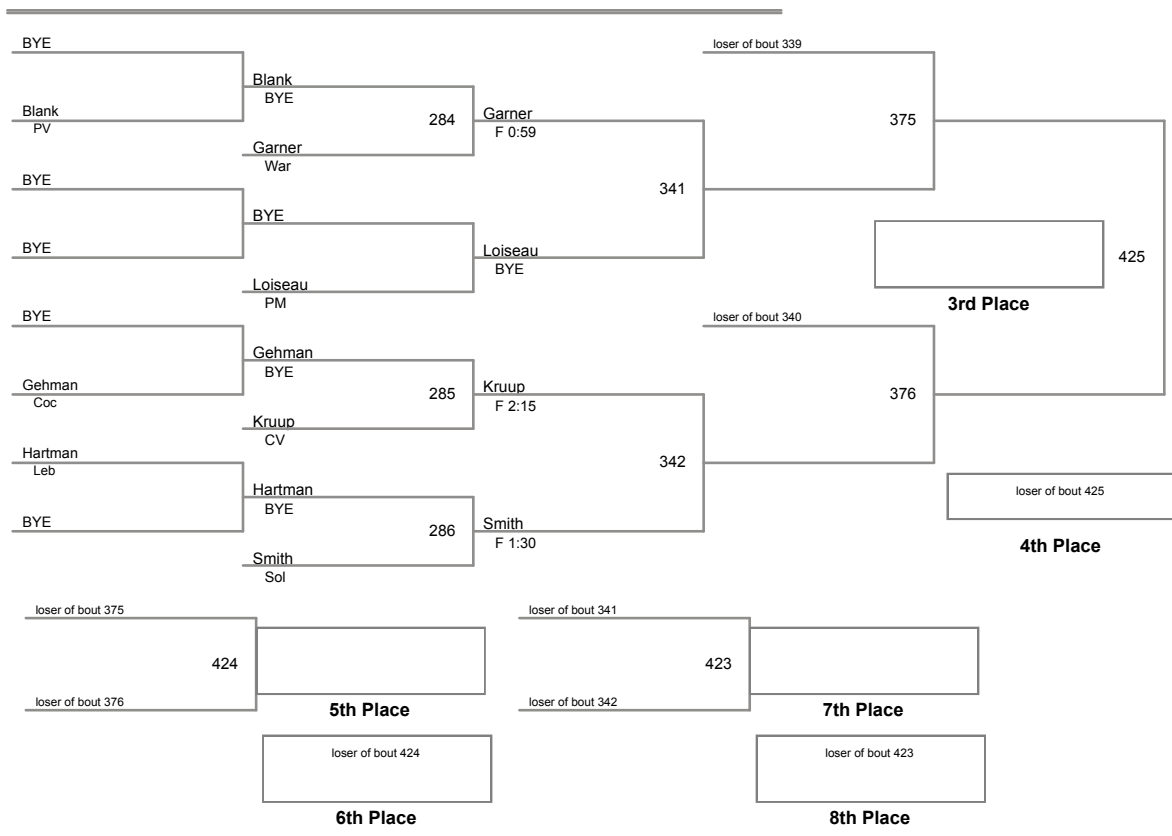

**160 Lbs**

LL Wrestling Championships  
Presented by LAW

**170 Lbs**

LL Wrestling Championships  
Presented by LAW

**182 Lbs**

LL Wrestling Championships  
Presented by LAW

**195 Lbs**

LL Wrestling Championships  
Presented by LAW

**220 Lbs**

**285 Lbs**