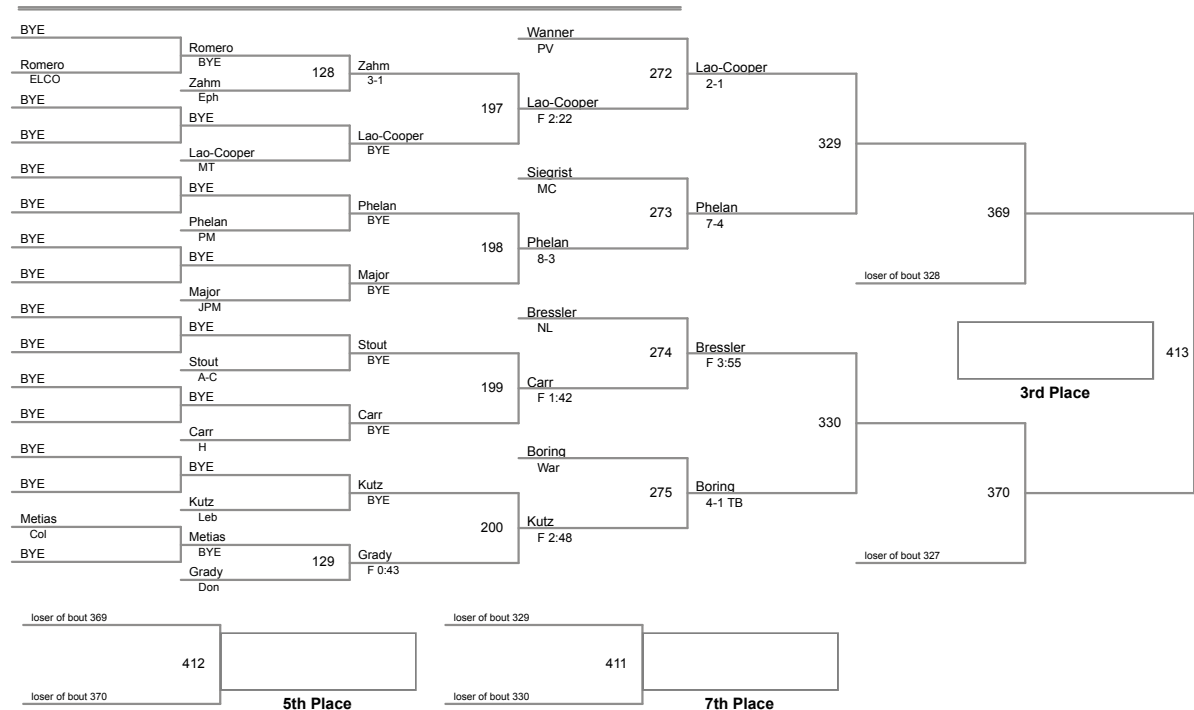

**132 Lbs**

LL Wrestling Championships  
Presented by LAW

**138 Lbs**

LL Wrestling Championships  
Presented by LAW

**145 Lbs**

LL Wrestling Championships  
Presented by LAW

**152 Lbs**

LL Wrestling Championships  
Presented by LAW

**160 Lbs**

LL Wrestling Championships  
Presented by LAW

**170 Lbs**

LL Wrestling Championships  
Presented by LAW

**182 Lbs**

LL Wrestling Championships  
Presented by LAW

**195 Lbs**

LL Wrestling Championships  
Presented by LAW

**220 Lbs**

**285 Lbs**