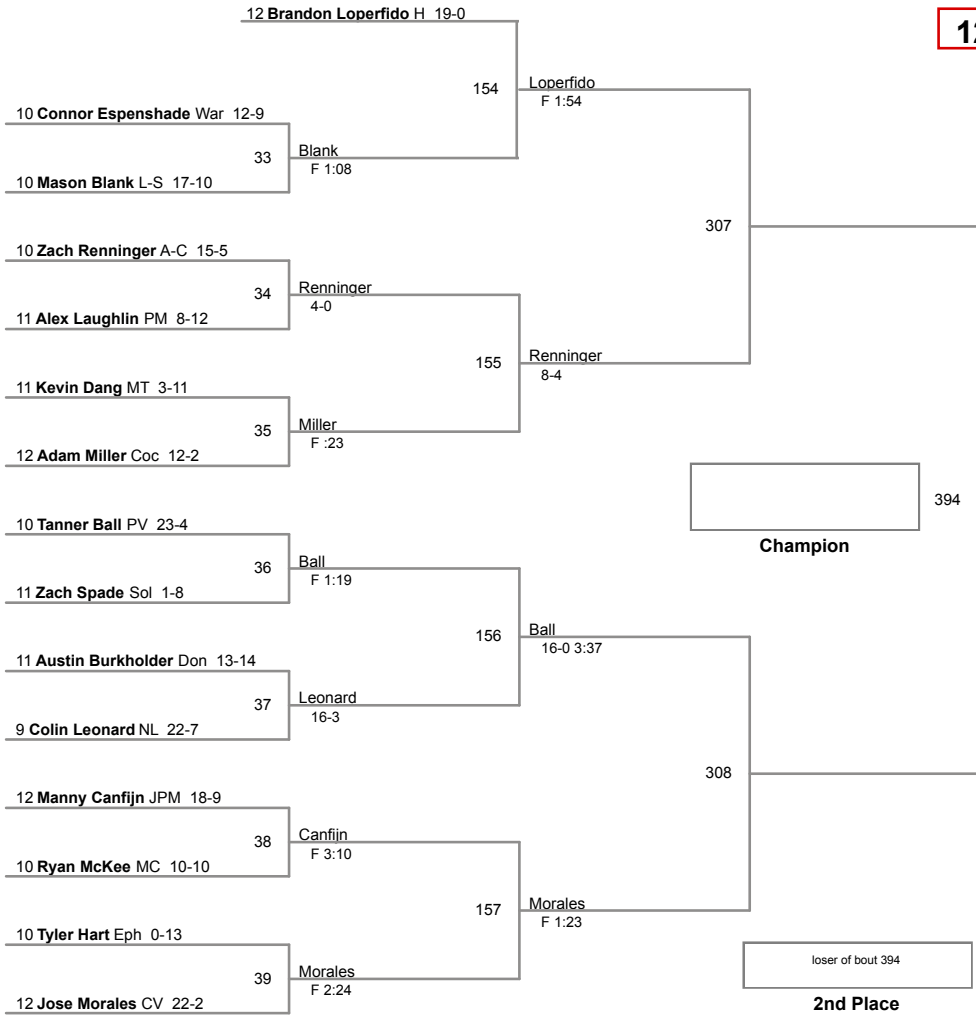

LL Wrestling Championships  
Presented by LAW

**106 Lbs**

**113 Lbs**

LL Wrestling Championships  
Presented by LAW

**120 Lbs**

LL Wrestling Championships  
Presented by LAW

**126 Lbs**

LL Wrestling Championships  
Presented by LAW