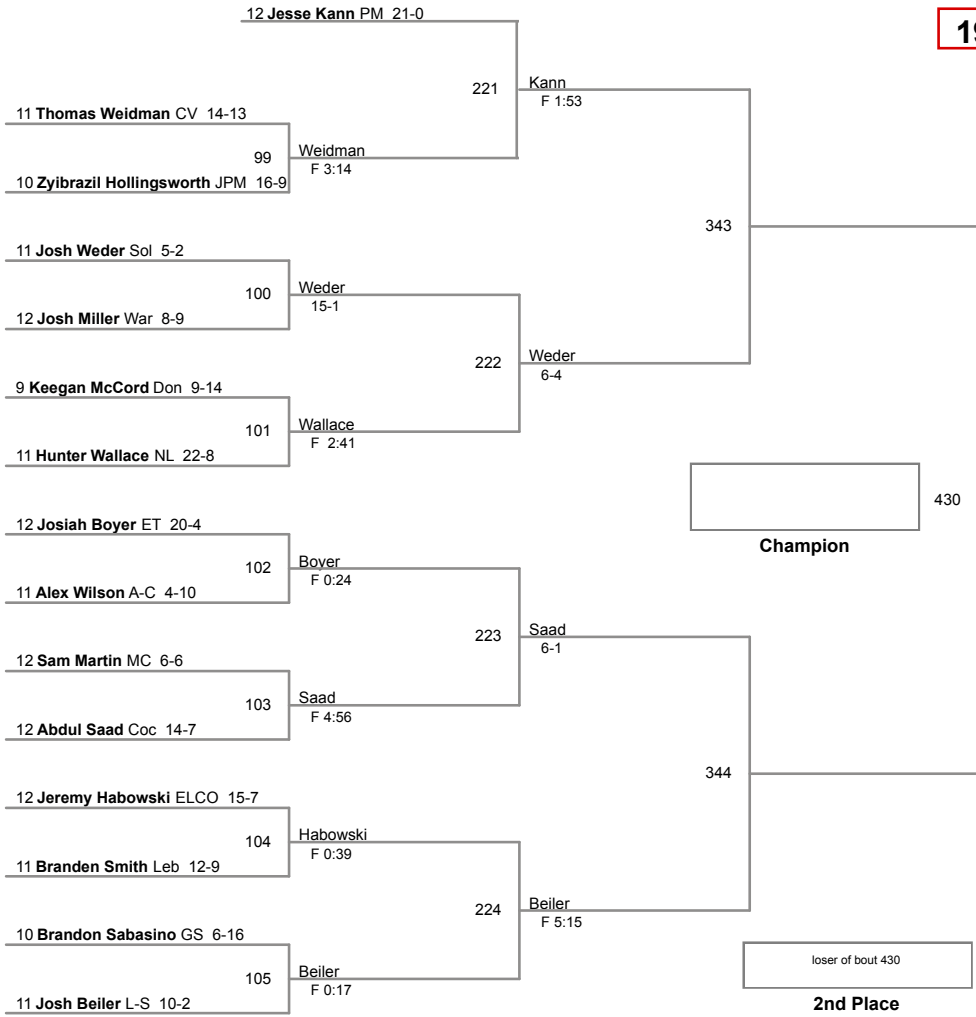

**160 Lbs**

LL Wrestling Championships  
Presented by LAW

**170 Lbs**

LL Wrestling Championships  
Presented by LAW

**182 Lbs**

LL Wrestling Championships  
Presented by LAW

**195 Lbs**

LL Wrestling Championships  
Presented by LAW

**220 Lbs**

**285 Lbs**