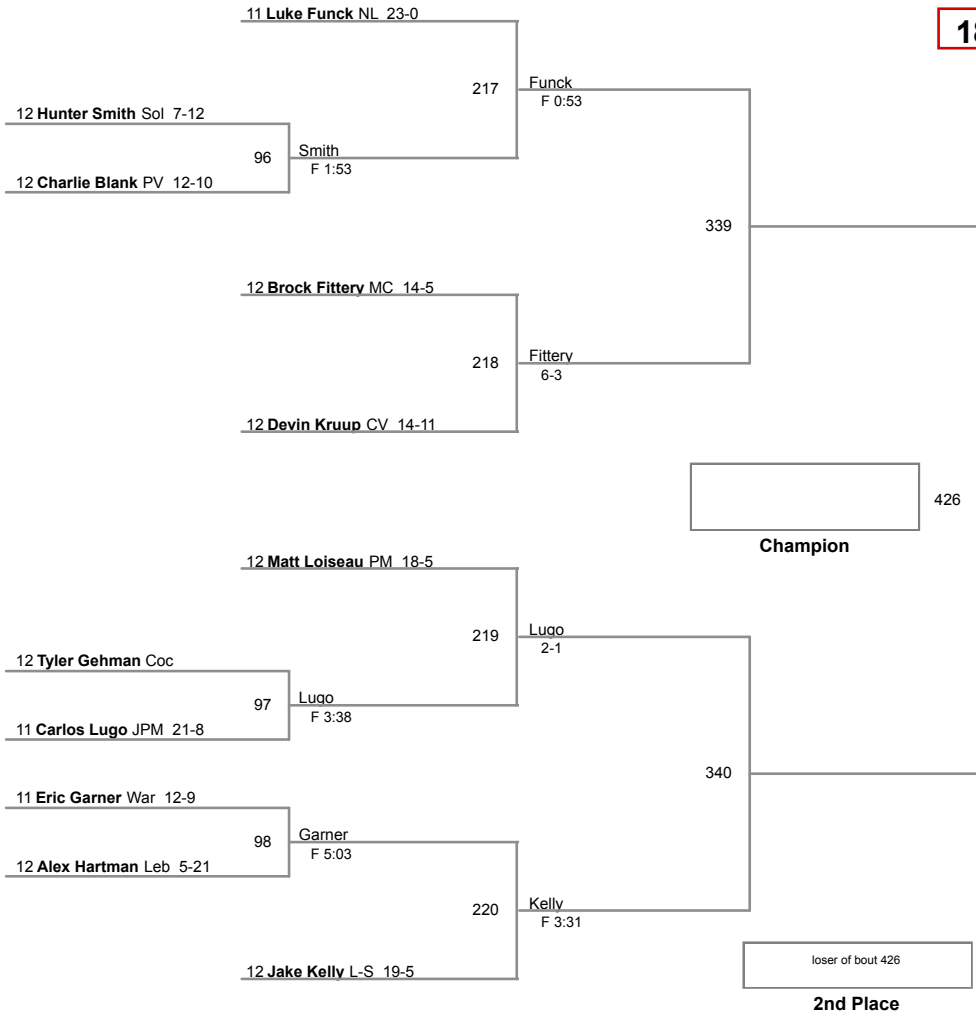

**160 Lbs**

LL Wrestling Championships  
Presented by LAW

**170 Lbs**

LL Wrestling Championships  
Presented by LAW

**182 Lbs**

LL Wrestling Championships  
Presented by LAW

**195 Lbs**

LL Wrestling Championships  
Presented by LAW

**220 Lbs**

**285 Lbs**