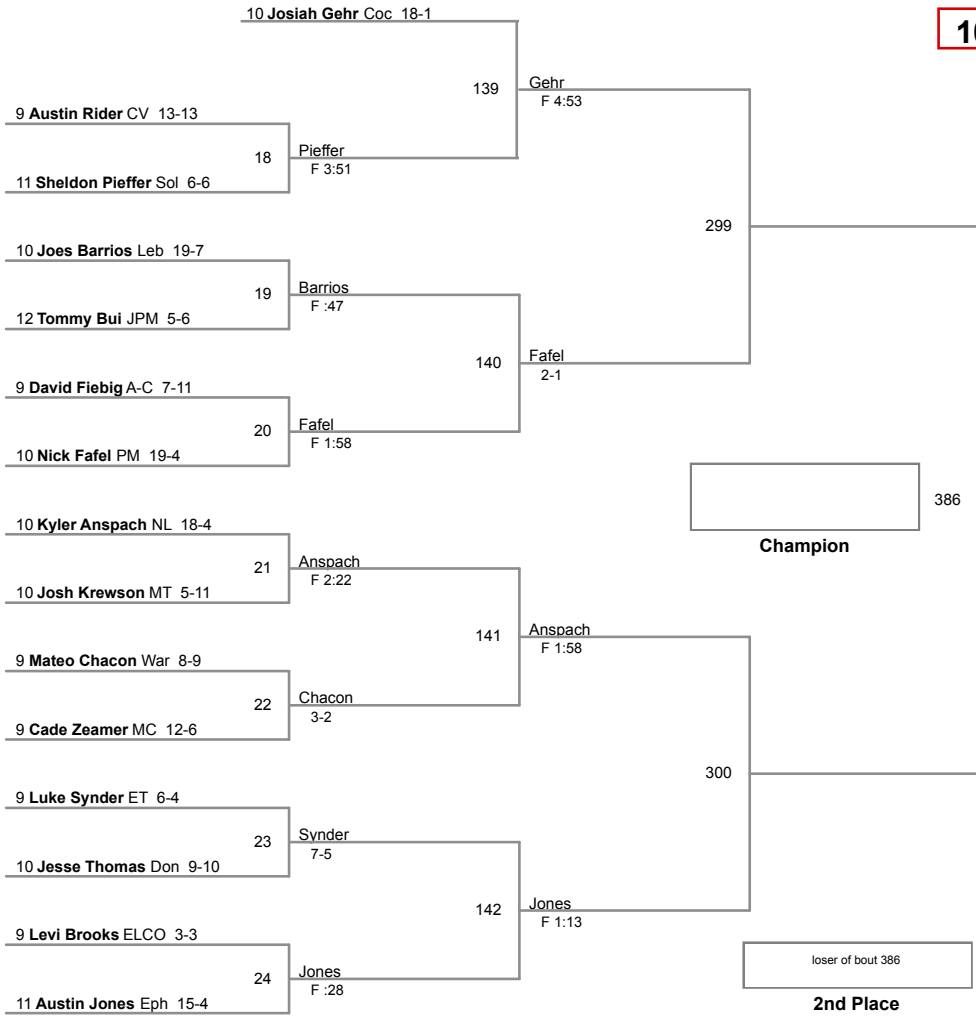

LL Wrestling Championships  
Presented by LAW

**106 Lbs**

**113 Lbs**

LL Wrestling Championships  
Presented by LAW

**120 Lbs**

LL Wrestling Championships  
Presented by LAW

**126 Lbs**

LL Wrestling Championships  
Presented by LAW

**220 Lbs**

**285 Lbs**