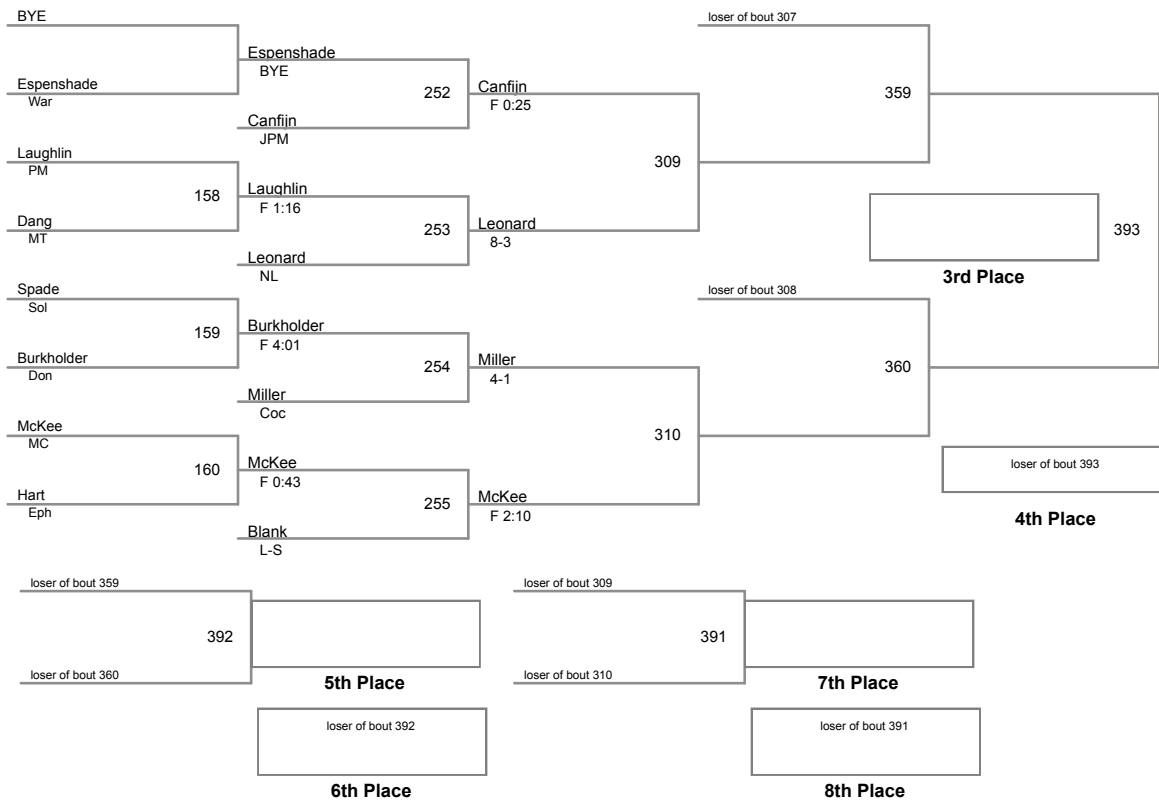

LL Wrestling Championships  
Presented by LAW

**106 Lbs**

**113 Lbs**

LL Wrestling Championships  
Presented by LAW

**120 Lbs**

LL Wrestling Championships  
Presented by LAW

**126 Lbs**

LL Wrestling Championships  
Presented by LAW

**132 Lbs**

LL Wrestling Championships  
Presented by LAW

**138 Lbs**

LL Wrestling Championships  
Presented by LAW

**145 Lbs**

LL Wrestling Championships  
Presented by LAW

**152 Lbs**

LL Wrestling Championships  
Presented by LAW

**220 Lbs**

**285 Lbs**