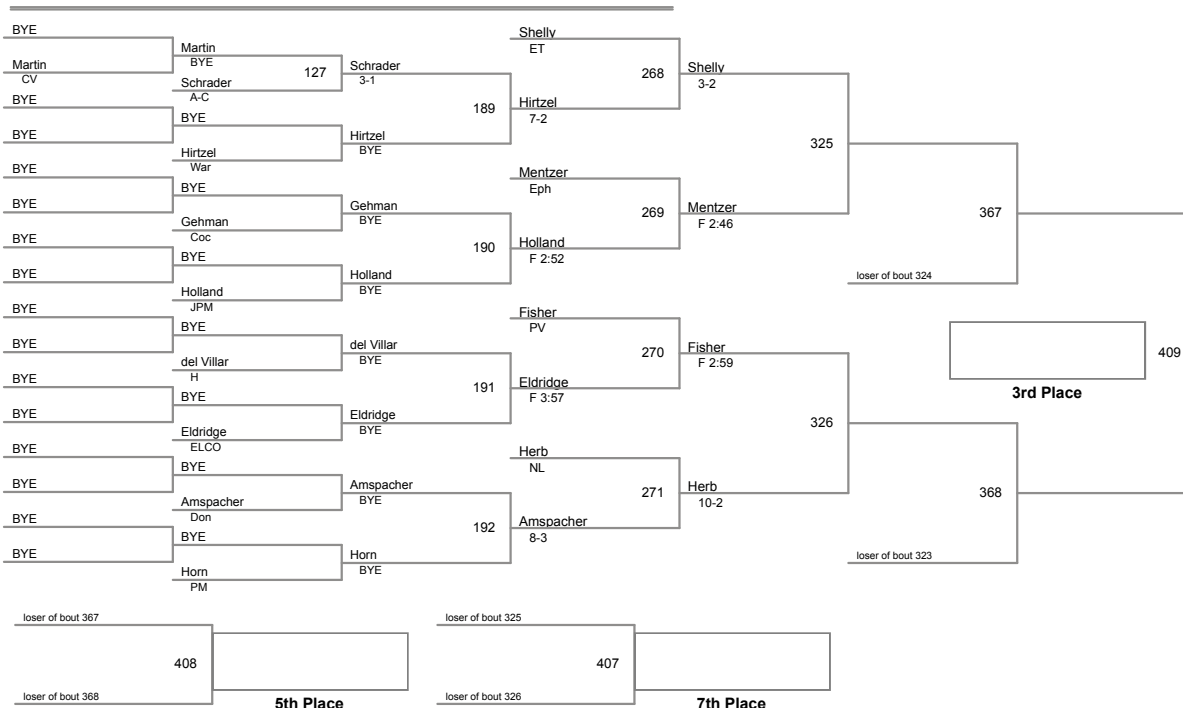

**132 Lbs**

LL Wrestling Championships  
Presented by LAW

**138 Lbs**

LL Wrestling Championships  
Presented by LAW

**145 Lbs**

LL Wrestling Championships  
Presented by LAW

**152 Lbs**

LL Wrestling Championships  
Presented by LAW

**220 Lbs**

**285 Lbs**