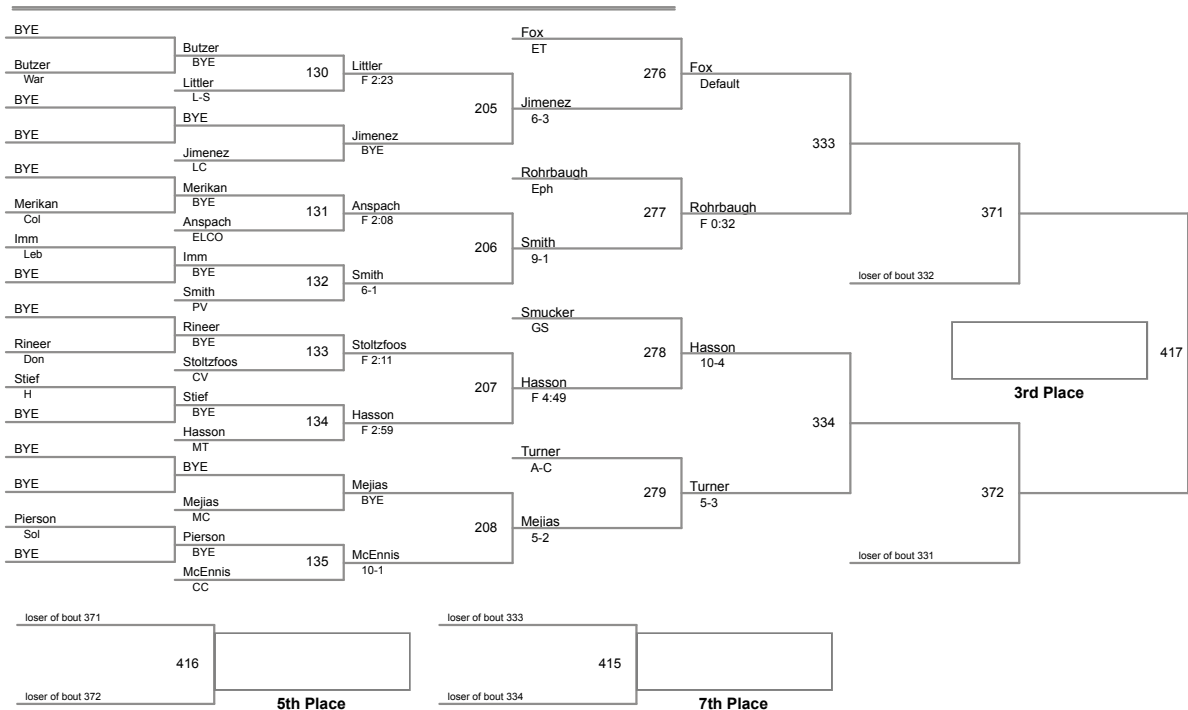

LL Wrestling Championships
Presented by LAW

160 Lbs