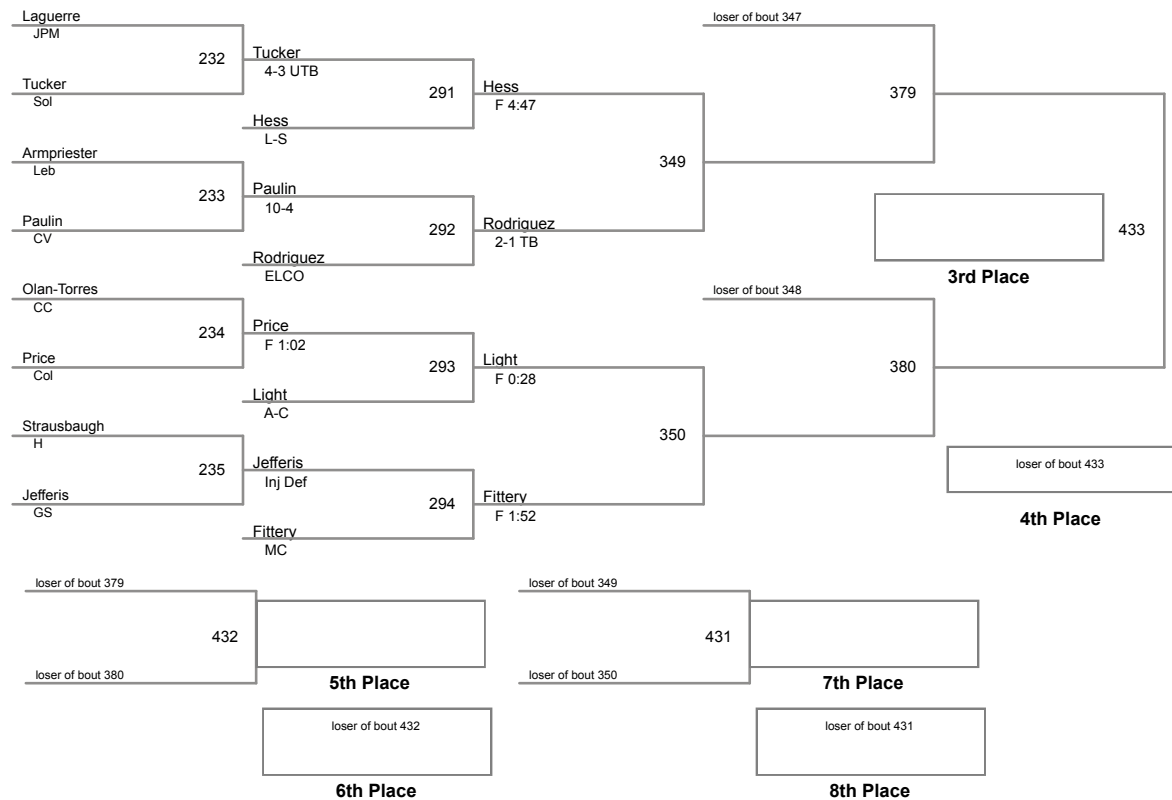

**160 Lbs**

LL Wrestling Championships  
Presented by LAW

**170 Lbs**

LL Wrestling Championships  
Presented by LAW

**182 Lbs**

LL Wrestling Championships  
Presented by LAW

**195 Lbs**

LL Wrestling Championships  
Presented by LAW

**220 Lbs**

**285 Lbs**