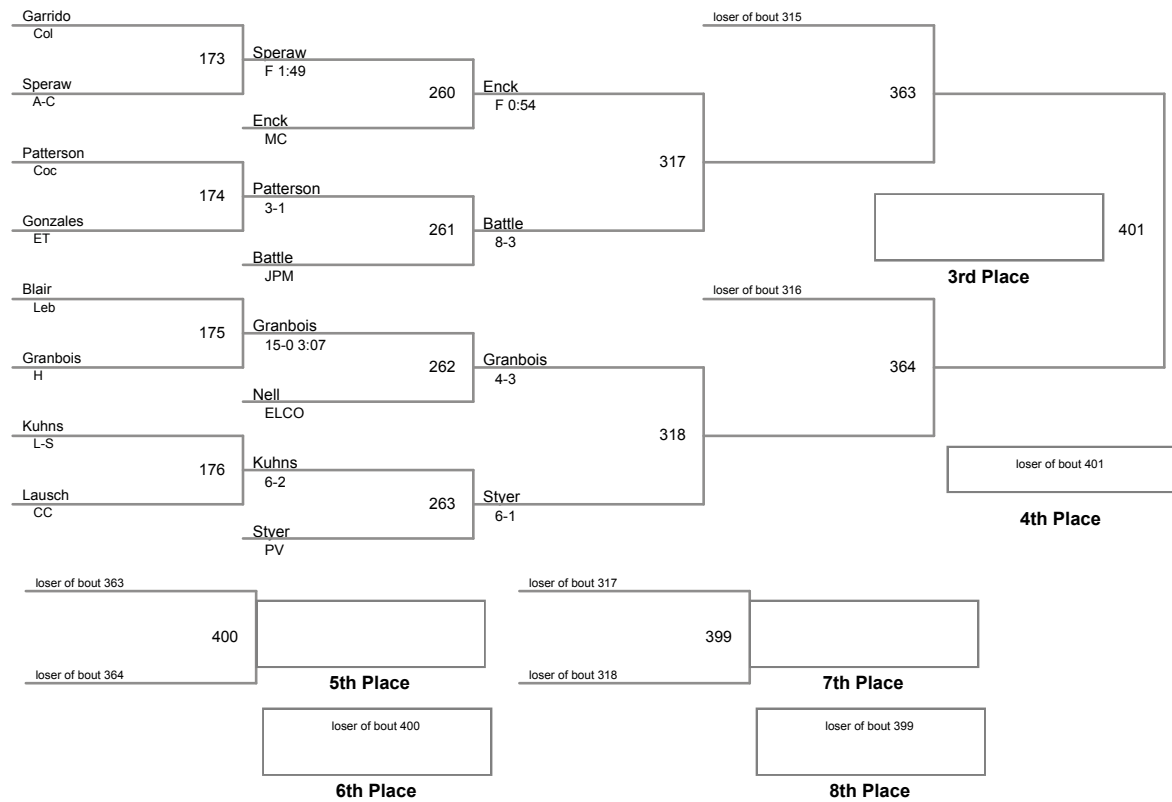

LL Wrestling Championships
Presented by LAW

132 Lbs