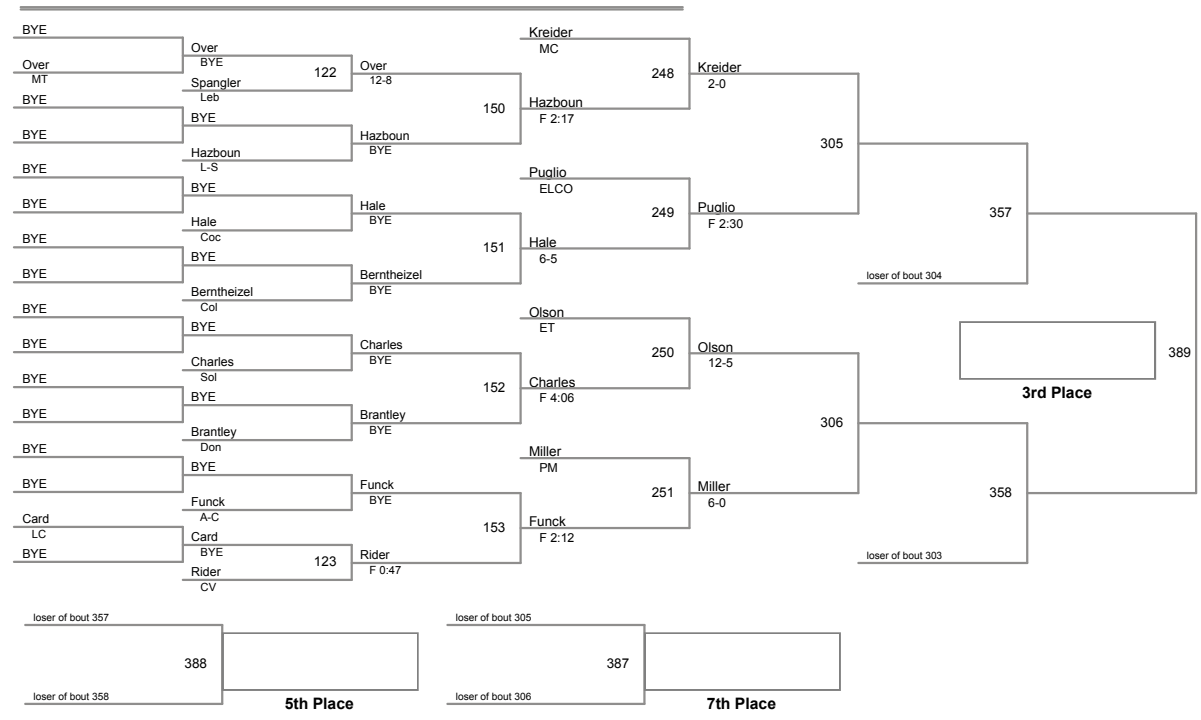

LL Wrestling Championships  
Presented by LAW

**106 Lbs**

**113 Lbs**

LL Wrestling Championships  
Presented by LAW

**120 Lbs**

LL Wrestling Championships  
Presented by LAW

**126 Lbs**

LL Wrestling Championships  
Presented by LAW

**132 Lbs**

LL Wrestling Championships  
Presented by LAW

**138 Lbs**

LL Wrestling Championships  
Presented by LAW

**145 Lbs**

LL Wrestling Championships  
Presented by LAW

**152 Lbs**

LL Wrestling Championships  
Presented by LAW

**220 Lbs**

**285 Lbs**