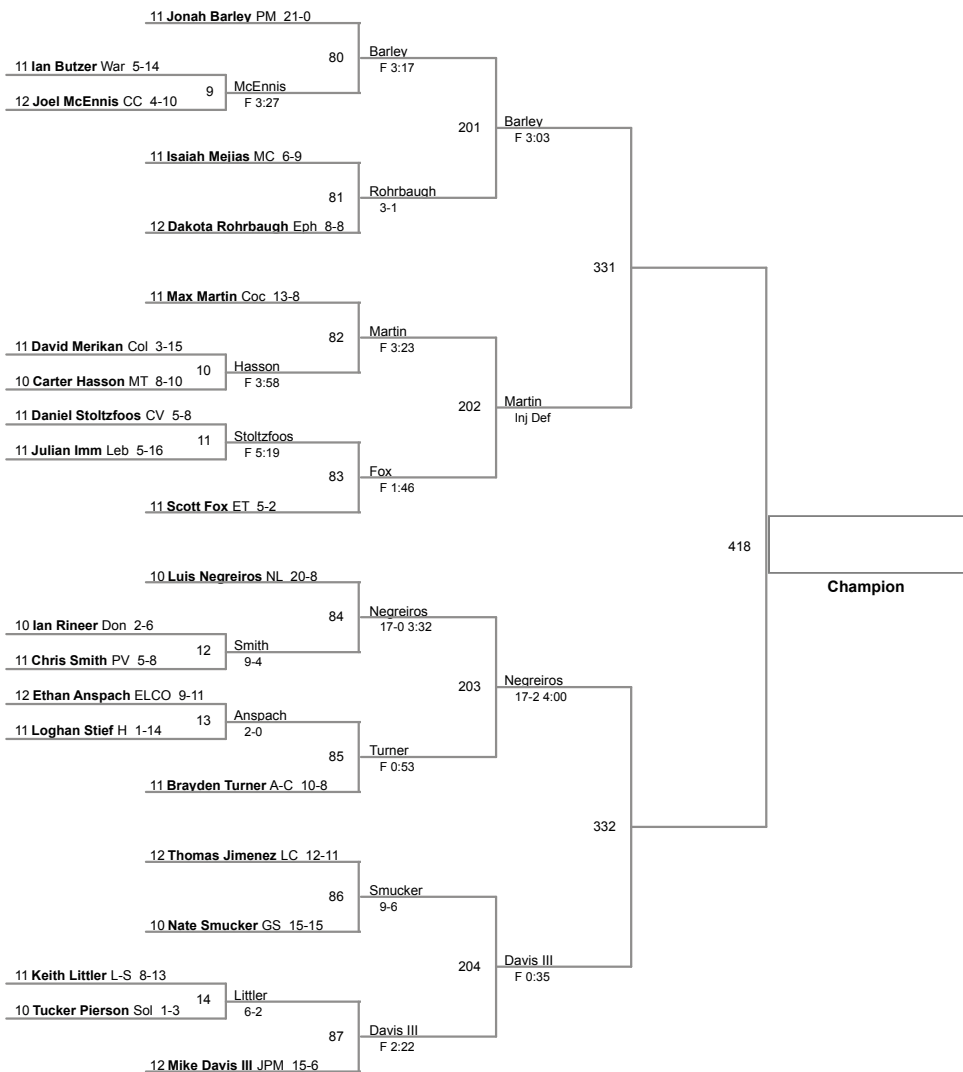

LL Wrestling Championships
Presented by LAW

160 Lbs