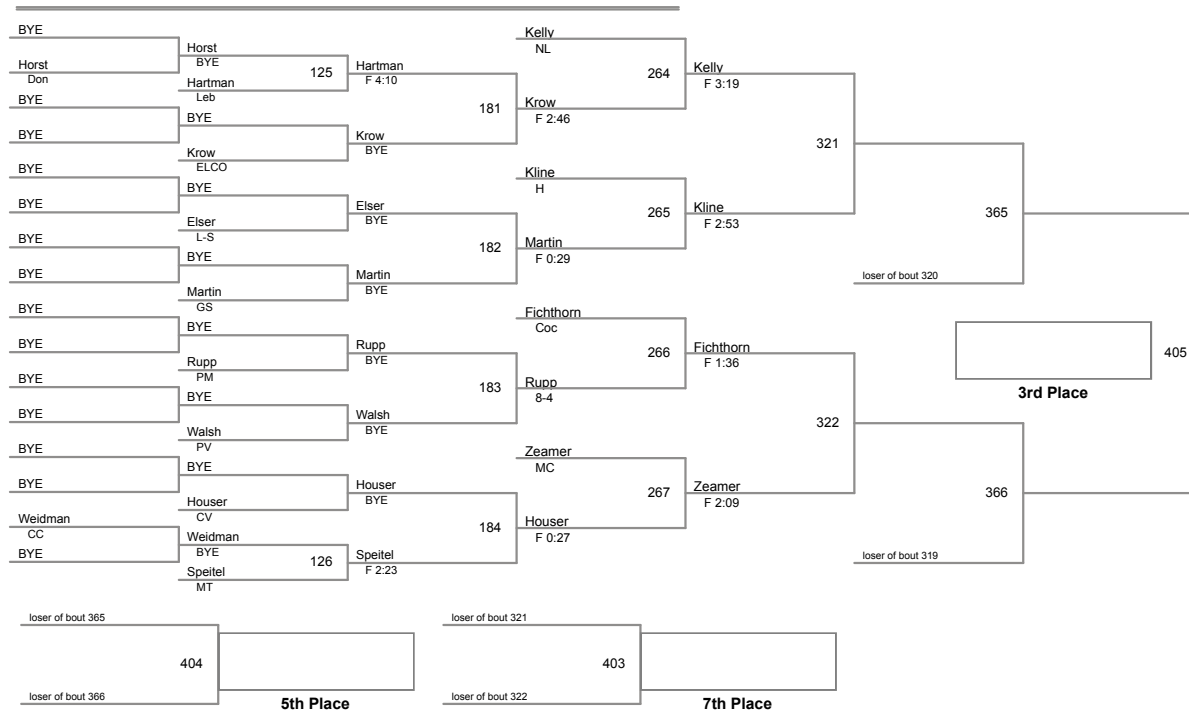

LL Wrestling Championships  
Presented by LAW

**106 Lbs**

**113 Lbs**

LL Wrestling Championships  
Presented by LAW

**120 Lbs**

LL Wrestling Championships  
Presented by LAW

**126 Lbs**

LL Wrestling Championships  
Presented by LAW

**132 Lbs**

LL Wrestling Championships  
Presented by LAW

**138 Lbs**

LL Wrestling Championships  
Presented by LAW

**145 Lbs**

LL Wrestling Championships  
Presented by LAW

**152 Lbs**

LL Wrestling Championships  
Presented by LAW

**220 Lbs**

**285 Lbs**